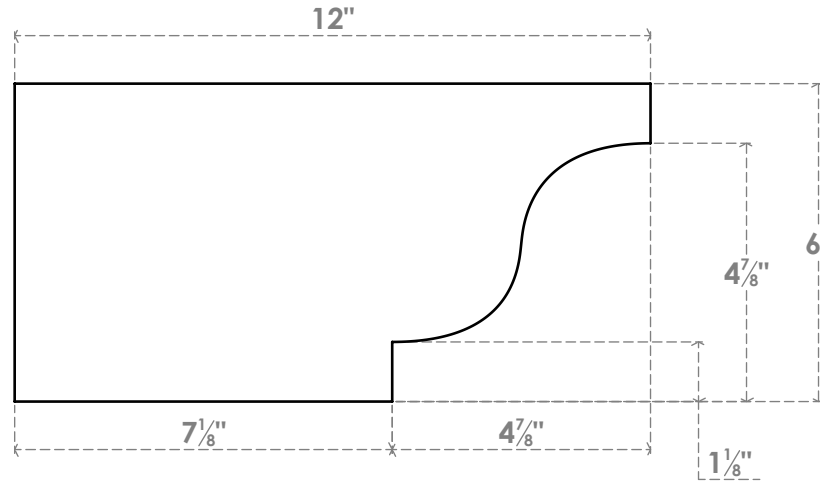

RFTP06X06X12NEW

6"W X 6"H X 12"L NEWPORT ARCHITECTURAL GRADE PVC RAFTER TAIL

SIDE PROFILE

FRONT PROFILE

ISOMETRIC

EKENA MILLWORK
2300 WEST MAIN ST.
CLARKSVILLE, TX 75426
TOLL FREE: 866-607-0453
WWW.EKENAMILLWORK.COM