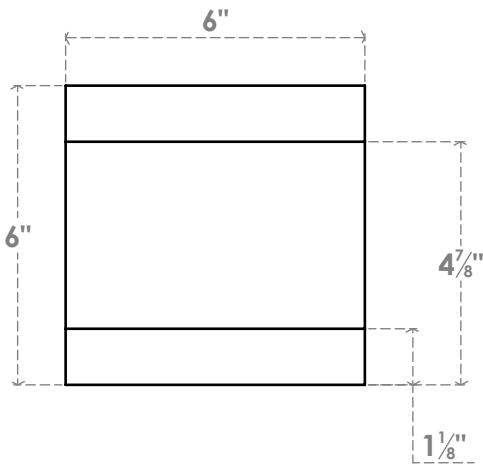

RFTP06X06X12NEW

6"W X 6"H X 12"L NEWPORT ARCHITECTURAL GRADE PVC RAFTER TAIL

SIDE PROFILE

FRONT PROFILE

ISOMETRIC

EKENA MILLWORK
2300 WEST MAIN ST.
CLARKSVILLE, TX 75426
TOLL FREE: 866-607-0453
WWW.EKENAMILLWORK.COM